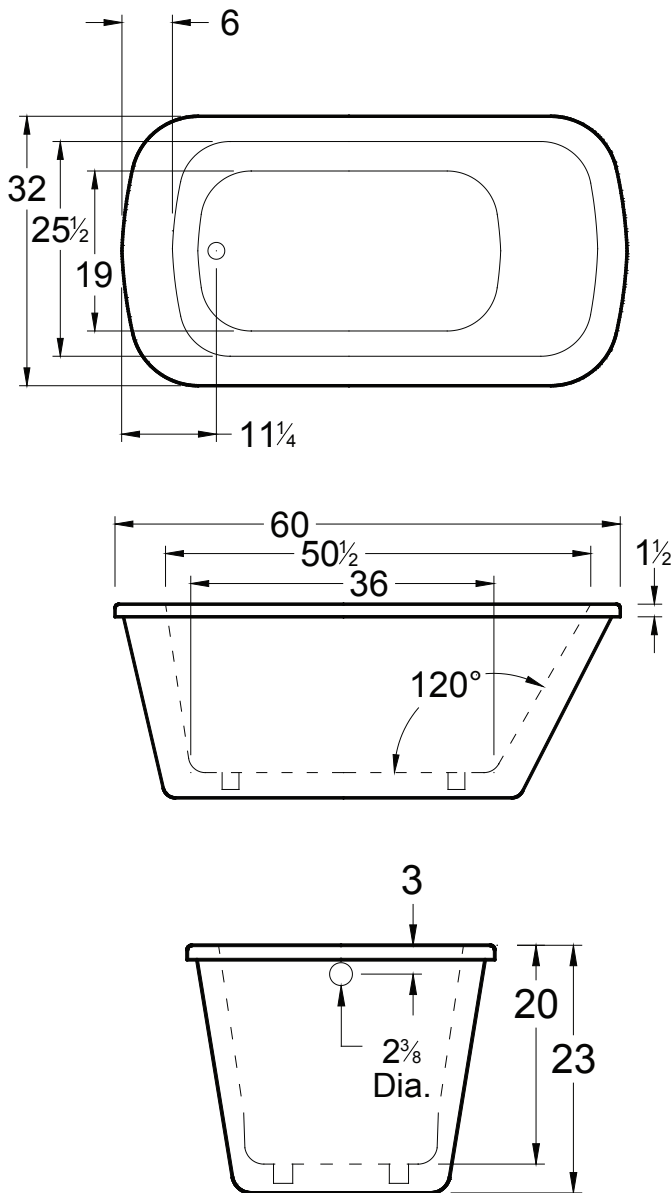

AMERICH®

ABIGAYLE 6032

DIMENSIONS

60" x 32" x 23" (1524 x 813 x 584 mm)
Gallon to Overflow = 56 (Liters = 212)
Weight: 110 lbs

MATERIAL

Acrylic

TUB FLOOR

Non-Textured

**Contact Americh for additional approvals.

STANDARD FEATURES:

- 2 piece freestanding tub for easy access and installation
- 4 Adjustable feet
- Faucet can be deck mounted or floor mounted.
- Integral Waste & Overflow with Polished Chrome. Available with Polished Brass, Polished Nickel, Satin Nickel, Oil Rubbed Bronze or White trim. trim at no additional charge if specified at the time of order. Requests after order is shipped are subject to a \$75 list charge for trim

OPTIONAL ACCESSORIES

- Dual Color (Premium Color Upcharge)
- Pillows: 12" - Angle
- Grab Bars: 9" - 14" - 16"
- High Density (Surround only)
- Waste & Overflow Upgrades
 - Linear Waste & Overflow

OPTIONAL ACCESSORIES

- Install according to Owner's Manual and local codes.
- Hot water supply should be 65-75% of tub capacity or greater.
- Always consult your local plumber for recommendations as installations will vary.